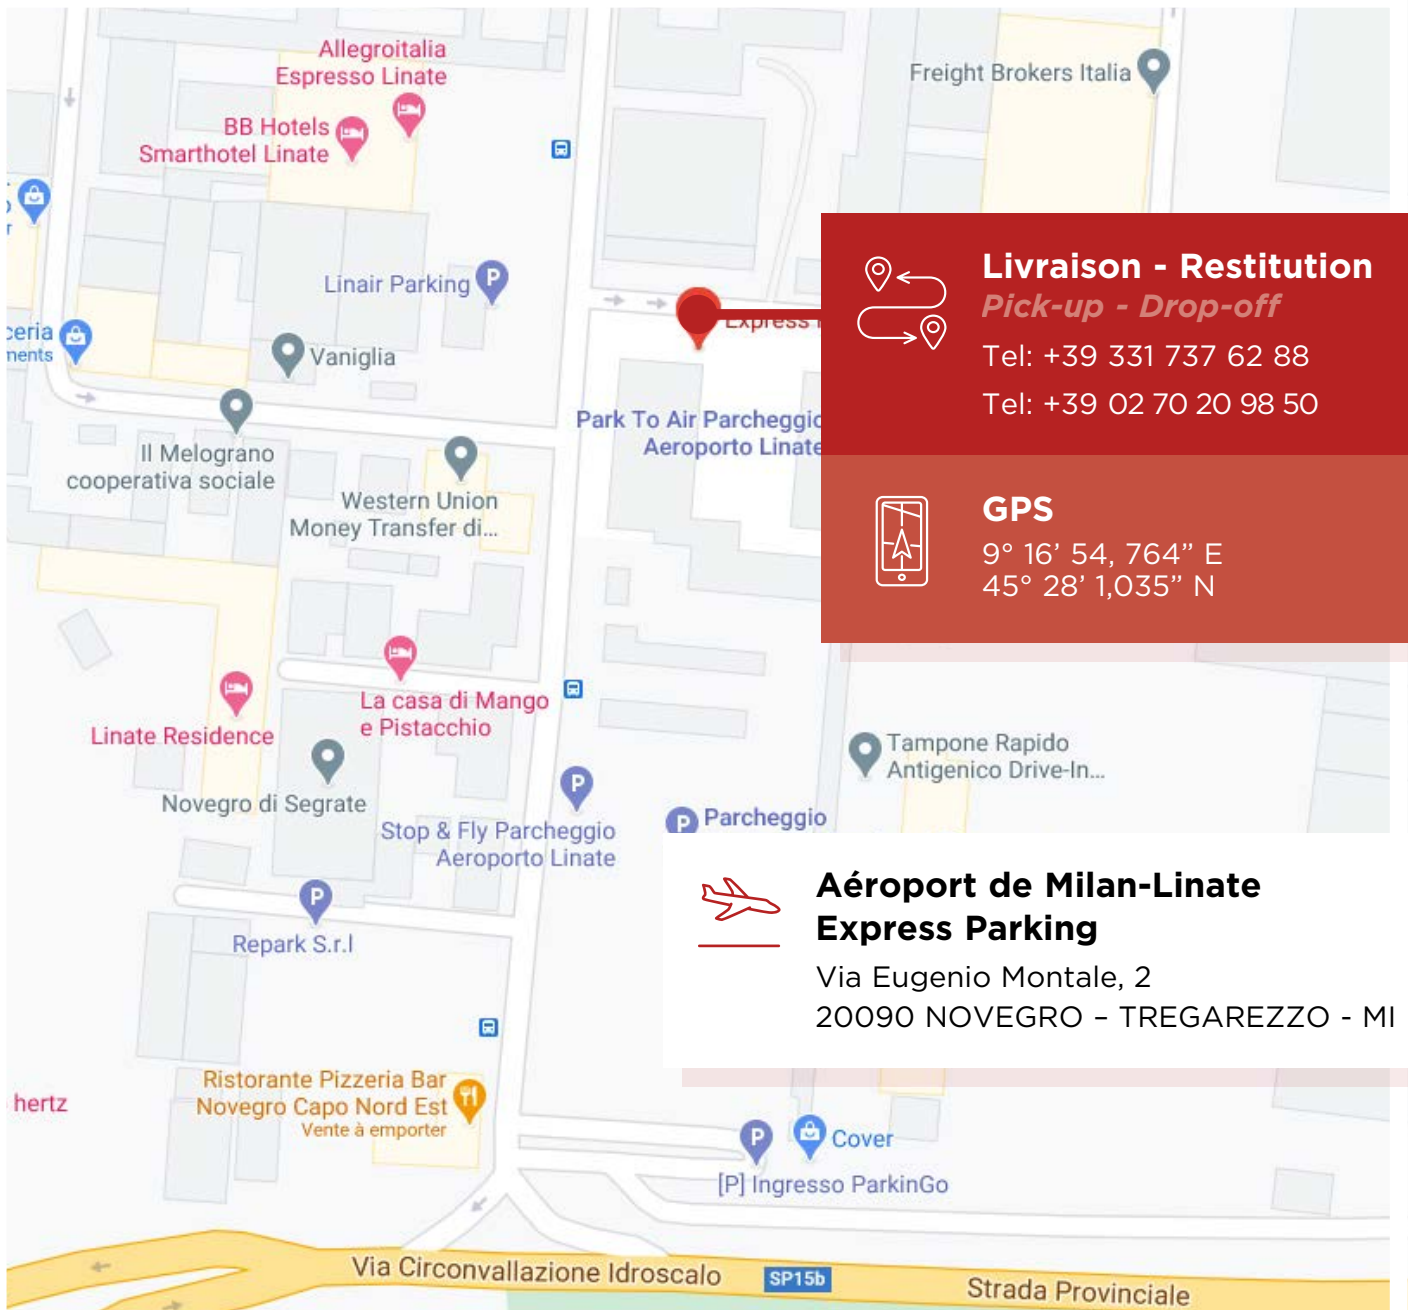

CAR-2-EUROPE

AÉROPORT DE MILAN-LINATE

Livraison - Restitution

Pick-up - Drop-off

Tel: +39 331 737 62 88

Tel: +39 02 70 20 98 50

GPS

9° 16' 54,764" E

RESTITUTION / DROP-OFF

Restitution uniquement sur rendez-vous confirmé 4 jours ouvrables à l'avance.

- Tous les jours de 6h à 22h.
- Adresse du centre pour la restitution :
Express Parking
Via Eugenio Montale, 2
20090 Novegro-Tregarezzo MI
- Vous serez accompagné par une navette "Express Parking" sur le Terminal 1 au niveau Départ Porte 4.

Only possible with an appointment confirmed 4 working days in advance.

- *Every day from 6:00 am to 10:00 pm.*
- *Drop-off center location and particulars:*
Express Parking
Via Eugenio Montale, 2
20090 Novegro-Tregarezzo MI
- *You will then be taken by courtesy shuttle "Express Parking" to Departure Terminal 1 Gate 4.*

BY CAR:

- From Torino:
Take highway A4 Torino / Milano.
- From Genoa:
Take highway A7 Genoa / Milano.
- From Venice:
Take highway A4 Venice / Milano.
Take the East ring up to Linate exit. Then follow Viale Enrico Forlanini towards the airport.
Remain on the left side and drive straight and pass the 3 following traffic lights,
at the 3^d traffic lights turn left via Francesca Baracca Novogro, and then turn right via Eugenio Montale, you will find Express Parking on your right.